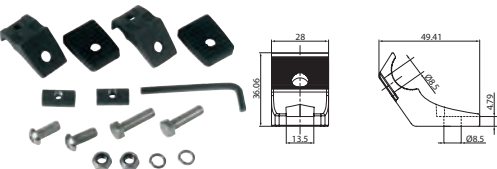

170105 LED Work light bar Std pkg 1

ATP Connector: HC-CARGO 193367, 193368. Mounting Bracket Kit: HC-CARGO 172201, 172202.

Voltage: 10-30
Amp: 12.8/6.35
Watt: 240
Lumen: 21600

Dim.:
1073x108x78.5 mm
Cable length: 500 mm

Type: 80 LED
Colour: Black
Material/ bracket: Aluminium
Material/dome: Polycarbonate
Material/house: Cast aluminum
Reflector system: Combo
Shape: Curved
Mount. bracket: Sidemounted/Plan installation
Male/female: Male/female
Tightness norm: IP 67
Approval: CE/ECE
Alternativ no. 172079

170106 LED Work light bar Std pkg 1

ATP Connector: HC-CARGO 193367, 193368. Mounting Bracket Kit: HC-CARGO 172201, 172202.

Voltage: 10-30
Amp: 16.08/7.83
Watt: 288
Lumen: 25920

Dim.:
1273x128x78.5 mm
Cable length: 500 mm

Type: 96 LED
Colour: Black
Material/ bracket: Aluminium
Material/dome: Polycarbonate
Material/house: Cast aluminum
Reflector system: Combo
Shape: Curved
Mount. bracket: Sidemounted/Plan installation
Male/female: Male/female
Tightness norm: IP 67
Approval: CE/ECE
Alternativ no. 172080

170107 LED Work light bar Std pkg 1

ATP Connector: HC-CARGO 193367, 193368. Mounting Bracket Kit: HC-CARGO 172201, 172202.

Voltage: 10-30
Amp: 18.8/9.4
Watt: 300
Lumen: 27000

Dim.:
1326x133x78.5 mm
Cable length: 500 mm

Type: 100 LED
Colour: Black
Material/ bracket: Aluminium
Material/dome: Polycarbonate
Material/house: Cast aluminum
Reflector system: Combo
Shape: Curved
Mount. bracket: Sidemounted/Plan installation
Male/female: Male/female
Tightness norm: IP 67
Approval: CE/ECE

SPARE PARTS

172116 Mounting Bracket Kit Std pkg 1 Servicing: HC-CARGO 172077, 172078, 172079, 172080

172201 Mounting Bracket Kit Std pkg 1 Servicing: HC-CARGO 170098, 170099, 170100, 170101, 170102, 170103, 170104, 170105, 170106, 172107