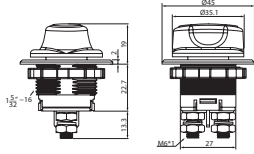

SWITCHES

BATTERY SWITCHES

181687 Battery Main Switch Std pkg 1 Servicing: HC-CARGO 181679, 181680, 181681

Voltage: <32
Amp/5 sec.: 500
Amp/cont.: 100

Dist. mount. holes:
27 mm

Type: Battery
Material: PBT
No./mounting holes: 2
No./poles: 2
Key: w/o

WIPER SYSTEMS

WIPER BLADES

FOR TRUCKS

DOGA