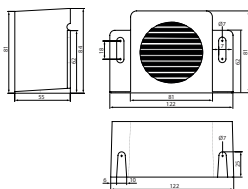

Voltage: 12/24
Milliamp: 0.50
Decibel: 92

Overvoltage: Yes
Waterproof: Yes