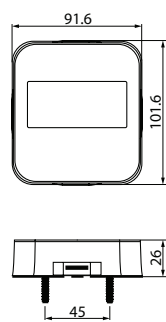

Voltage: 12

Dim.:
101.6x91.6x26 mm
Cable length: 500 mm
Dist. mount. holes:
45 mm

Type: LED Multifunction Lamp
Connection: Cable
Shape: Square
Mount.: 4 holes
Reflector: w/
Flasher light: w/
Numberplate light: w/
Tail light: w/
Stop light: w/
LEDs: w/
RH/LH: RH/LH
Tightness norm: IP 67
E-approval: Yes
Alternativ no. 172218

172215 LED Multifunction Lamp Std pkg 1

With built-in resistor.

NEW PRODUCT
www.hc-cargo.com