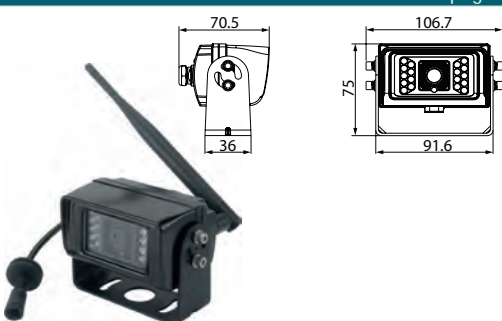

161721 Camera Std pkg 1 Servicing: HC-CARGO 161720, 161726, 161728

Voltage: 11-32
Light sensitivity:
0 lux

Height: 75 mm
Depth: 70.5 mm
Width: 106 mm
Resolution:
600 TV lines
Wide angle: 120°

Signal system: PAL/NTSC
Type: Colour - Wireless
Colour: Black
Material: Aluminium
Picture sensor: 1/3" CMOS
Microphone: w/
Audio: Yes
Infrared: w/
Protection degree: IP 69K