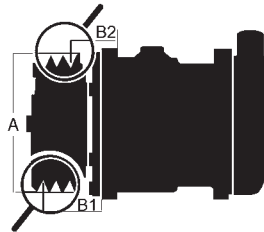

A/C Compressors

Edition 2018