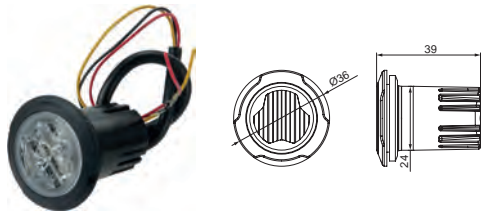

172124 LED Flash, amber Std pkg 1

Mounting Bracket: HC-CARGO 172125.

Voltage: 12/24
Amp: 0.24/0.12
Watt: 2.85

Cable length: 200 mm
Height: 39 mm
Width: 36 mm

Bulb type: 3 LED
Colour: Orange
Mount.: Built-in
Flash patterns: 16
Tightness norm: IP 67
Approval: SAE/ECE-R65
E-approval: Yes

172137 LED Flash, amber Std pkg 1

Multi-module synchronization.