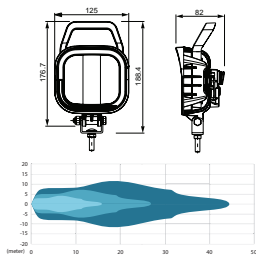

172128 LED Work Lamp

Std pkg 1

Voltage: 12-36
Watt: 22
Lumen: 2160

Dim.: 188.4x125x82 mm
Cable length: 280 mm

Type: 9 LED
Colour: Red/black
Material/ bracket: Stainless steel
Material/dome: Polycarbonate
Material/house: Aluminium
Reflector system: Flood
Shape: Square
Switch: w/
Handle: w/
2 poles: w/
Tightness norm: IP 69K
Approval: CE/EMC