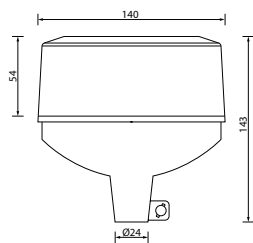

Voltage: 12-36
Watt: 70

OD: 121.7 mm
Height: 130.6 mm
Temp.: -30 - +50 °C

Bulb type: 12 LED
Lens type: Polycarbonate
Colour: Orange
Material: Aluminium
Mount.: Standard ISO A - Rod
Flash patterns: 2
Hi impact: Yes
Waterproof: Yes
Tightness norm: IP 69K
Approval: EMC-R10/ECE-R65
E-approval: Yes

172209 LED Beacon Std pkg 1

Voltage: 10-30
Amp: 0.9
Watt: 24

OD: 140 mm
Height: 93 mm
Temp.: -30 - +60 °C

Bulb type: 8 LED
Lens type: Polycarbonate
Colour: Orange
Mount.: Standard ISO A - Rod
Base: Flexible
Flash patterns: 3
Tightness norm: IP 65
Approval: CE/EMC/ECE-R65
E-approval: Yes

172210 LED Beacon Std pkg 1