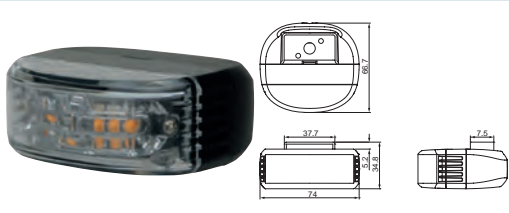

Voltage: 12-24
Amp: 1.14/0.57
Watt: 13

Length: 66.7 mm
Cable length: 200 mm
Height: 34.8 mm
Width: 7.5 mm

Bulb type: 6 LED
Colour: Orange
Material: Aluminium
Flash patterns: 16
Tightness norm: IP 67
Approval: SAE/ECE
E-approval: Yes

172203 LED Flash, amber Std pkg 1