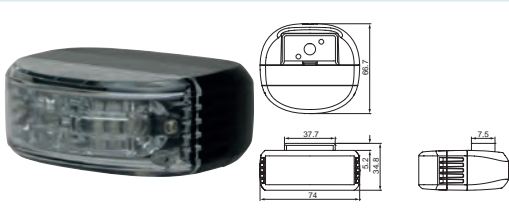

Voltage: 12-24
Amp: 1.14/0.57
Watt: 13

Length: 66.7 mm
Cable length: 200 mm
Height: 34.8 mm
Width: 7.5 mm

Bulb type: 6 LED
Colour: Blue
Material: Aluminium
Flash patterns: 16
Tightness norm: IP 67
Approval: SAE/ECE
E-approval: Yes

172142 LED Flash, amber Std pkg 1

Multi-module synchronization.