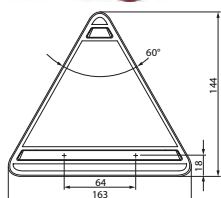

Voltage: 12-24

Dim.: 163x144 mm
Cable length: 1850 mm
Dist. mount. holes: 64 mm

Type: LED Tail lamp
Connection: Cable
Colour: Black
Colour/glass: Red
Material: PP
Material/dome: PMMA
Shape: Triangle
Mount.: Horizontal
Reflector: w/
Fixing screw: 2
Flasher light: w/
Tail light: w/
Stop light: w/
LEDs: w/
RH/LH: LH
Tightness norm: IP 66/68
E-approval: Yes

172151 LED Multifunction Lamp Std pkg 1