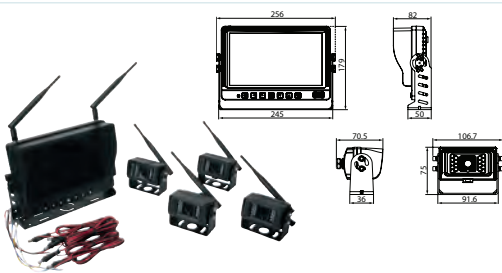

Voltage: 8-32
Frequency:
2.4 GHz

Display size: 9"
Max wide transmission
range: 30 m
Resolution:
800x480 pixels
Wide angle: 120°

Monitor: TFT-LCD
Type: Camera kit
Camera type: Colour - Wireless
No./cameras: 4
Remote control: w/o
Audio: Yes
Infrared: w/
Split screen: Yes
Tightness norm: IP 69K (Camera)
Language: English

CAMERAS

161127 Colour Camera w/ Audio Std pkg 1 Servicing: HC-CARGO 160775, 160783