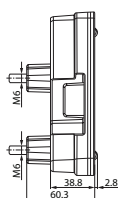

Voltage: 12-24

Dim.: 163x144 mm
Cable length: 1850 mm
Dist. mount. holes: 64 mm

Type: LED Tail lamp
Connection: Cable
Colour: Black
Colour/glass: Red
Material: PP
Material/dome: PMMA
Shape: Triangle
Mount.: Horizontal
Reflector: w/
Fixing screw: 2
Flasher light: w/
Tail light: w/
Stop light: w/
LEDs: w/
RH/LH: LH
Tightness norm: IP 66/68
E-approval: Yes

172151 LED Multifunction Lamp Std pkg 1