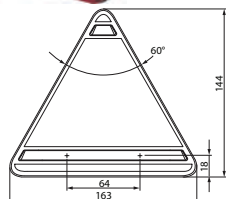

Voltage: 12/24

Dim.: 163x144 mm
Cable length: 1850 mm
Dist. mount. holes: 64 mm

Type: LED Tail lamp
Connection: Cable
Colour: Black
Colour/glass: Red
Material: PP
Material/dome: PMMA
Shape: Triangle
Mount.: Horizontal
Reflector: w/
Fixing screw: 2
Flasher light: w/
Numberplate light: w/
Rear/fog lamp: w/o
Reverse light: w/o
Sidemarket lamp: w/o
Tail light: w/
Stop light: w/
LEDs: w/
RH/LH: LH
Tightness norm: IP 66/68
E-approval: Yes

172150 LED Multifunction Lamp Std pkg 1