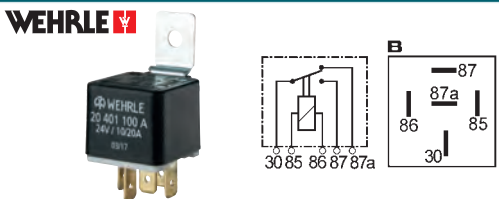

 Voltage: 24
Amp: 20

 Terminals: 4
Bracket: w/
Alternativ no. 160082

CHANGE OVER - 24 V
160808 [WEHRLE] Relay Std pkg 1

 Voltage: 24
Amp: 10/20

 Type: Change Over
Terminals: 5
Bracket: w/
Alternativ no. 160216