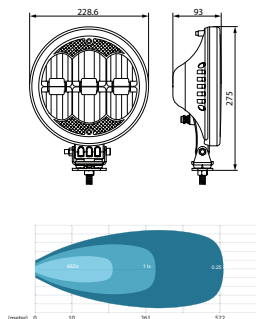

DRIVING LAMP LED

172144 LED Driving Lamp Std pkg 1

Voltage: 10-30
Watt: 60
Kelvin: 6000
Lumen: 5400

Dim.: 275x228.6x93 mm

Type: LED Driving lamp
Connection: Multiplug
Material: Cast aluminum
Material/dome: Polycarbonate
Shape: Round
No./LEDs: 6
RH/LH: RH/LH
Tightness norm: IP 67
Ref. no.: 25 Approval: ECE R112
E-approval: Yes

172212 LED Driving Lamp Std pkg 1

5".