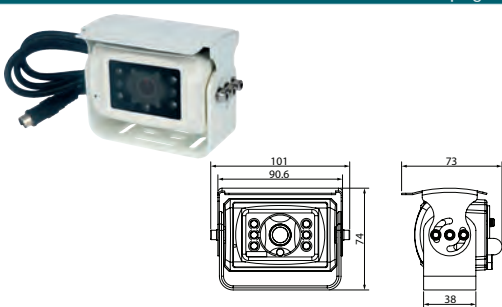

Voltage: 12
Light sensitivity:
1.5 lux

Connection cable: 6
pin mini DIN
Height: 74 mm
Depth: 73 mm
Width: 90.6 mm
Resolution:
700 TV lines
Shutter rate: 1/60-
1/100.000 sec.
Wide angle: 122°

Signal system: PAL
Type: Colour
Colour: White
Material: Aluminium
Picture sensor: 1/3.2 CCD
Microphone: w/
Audio: Yes
Infrared: w/
Mirror function: w/
Connection cable: 6 pin mini DIN
Protection degree: IP 68
Alternativ no. 161038