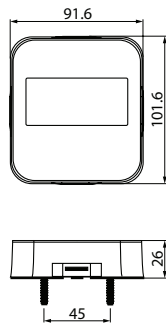

172214 LED Multifunction Lamp Std pkg 1

With built-in resistor.

Voltage: 12

Dim.:
101.6x91.6x26 mm
Cable length: 500 mm
Dist. mount. holes:
45 mm

Type: LED Multifunction Lamp
Connection: Cable
Shape: Square
Mount.: 4 holes
Reflector: w/
Flasher light: w/
Numberplate light: w/
Tail light: w/
Stop light: w/
LEDs: w/
RH/LH: RH/LH
Tightness norm: IP 67
E-approval: Yes
Alternativ no. 172218

172215 LED Multifunction Lamp Std pkg 1

With built-in resistor.

NEW PRODUCT
www.hc-cargo.com