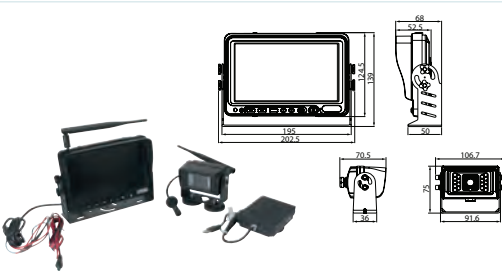

Electrical Components

Edition 2018

CAMERA & PARKING SENSORS

CCTV REAR OBSERVATION SYSTEM

161720 Camera Kit for Forklift Std pkg 1

Consists: 1x7" monitor: HC-CARGO 161723, 1x Camera: HC-CARGO 161721, 2x Magnet: HC-CARGO 161724, 1x Power pack: HC-CARGO 161722. Accessories: HC-CARGO 161733, 161730, 161036, 161044, 161732, 161731.