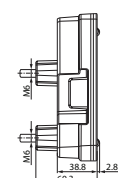

Voltage: 12-24

Dim.: 163x144 mm
Cable length: 1850 mm
Dist. mount. holes: 64 mm

Type: LED Tail lamp
Connection: Cable
Colour: Black
Colour/glass: Red
Material: PP
Material/dome: PMMA
Shape: Triangle
Mount.: Horizontal
Reflector: w/
Fixing screw: 2
Flasher light: w/
Numberplate light: w/
Rear/fog lamp: w/o
Reverse light: w/o
Sidemarket lamp: w/o
Tail light: w/
Stop light: w/
LEDs: w/
RH/LH: RH
Tightness norm: IP 66/68
E-approval: Yes

172152 LED Multifunction Lamp Std pkg 1