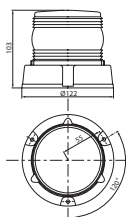

WARNING LIGHTS

ROTATING BEACONS LED

172114 [AJBA] LED Beacon Std pkg 1

Dome: HC-CARGO 171590.