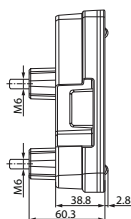

MULTI FUNCTION LAMPS

TRAILER LAMPS LED

172149 LED Multifunction Lamp Std pkg 1