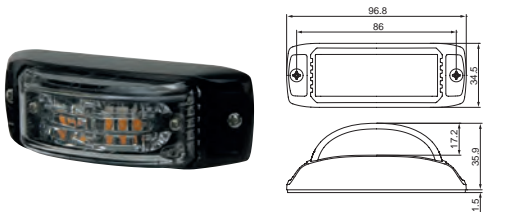

172139 LED Flash, amber Std pkg 1

Multi-module synchronization.

Voltage: 12-24
Amp: 1.14/0.57
Watt: 13

Length: 96.8 mm
Cable length: 200 mm
Height: 34.5 mm
Width: 35.9 mm

Bulb type: 6 LED
Colour: Orange
Material: Aluminium
Flash patterns: 16
Tightness norm: IP 67
Approval: SAE/ECE
E-approval: Yes

172140 LED Flash, blue Std pkg 1

Multi-module synchronization.