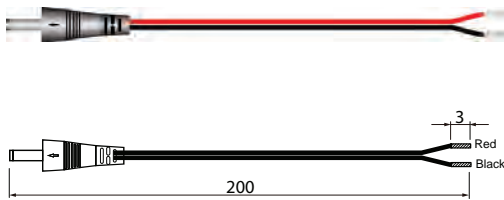

Cable length: 2500 mm

161731 DC Connector

Std pkg 1

Servicing: HC-CARGO 11048, 161054, 161720, 161726, 161728

161732 DIN Plug

Std pkg 1

Servicing: HC-CARGO 11048, 161054, 161720, 161726, 161728

ACOUSTIC WARNING REVERSING ALARMS