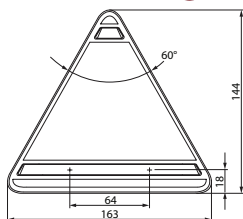

MULTI FUNCTION LAMPS

TRAILER LAMPS LED

172149 LED Multifunction Lamp Std pkg 1