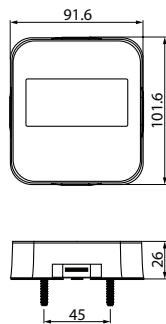

Voltage: 12

Dim.:
101.6x91.6x26 mm
Cable length: 7500 mm
Dist. mount. holes:
45 mm

Type: LED Multifunction Lamp
Connection: Cable
Shape: Square
Mount.: 4 holes
Reflector: w/
Flasher light: w/
Numberplate light: w/
Tail light: w/
Stop light: w/
LEDs: w/
RH/LH: RH/LH
Tightness norm: IP 67
E-approval: Yes
Alternativ no. 172214

TRAILER LAMPS LED (TRUCKS)

172214 LED Multifunction Lamp Std pkg 1

With built-in resistor.