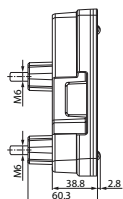

Voltage: 12/24

Dim.: 163x144 mm
Cable length: 1850 mm
Dist. mount. holes: 64 mm

Type: LED Tail lamp
Connection: Cable
Colour: Black
Colour/glass: Red
Material: PP
Material/dome: PMMA
Shape: Triangle
Mount.: Horizontal
Reflector: w/
Fixing screw: 2
Flasher light: w/
Numberplate light: w/
Rear/fog lamp: w/o
Reverse light: w/o
Sidemarket lamp: w/o
Tail light: w/
Stop light: w/
LEDs: w/
RH/LH: LH
Tightness norm: IP 66/68
E-approval: Yes

172150 LED Multifunction Lamp Std pkg 1