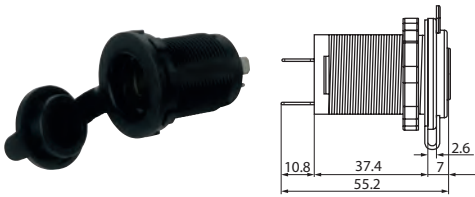

PLUGS & SOCKETS

DIN AND CIGARETTE LIGHTER

SOCKETS

161717 Lighter Socket Std pkg 1 Servicing: HC-CARGO 181679, 181680, 181681