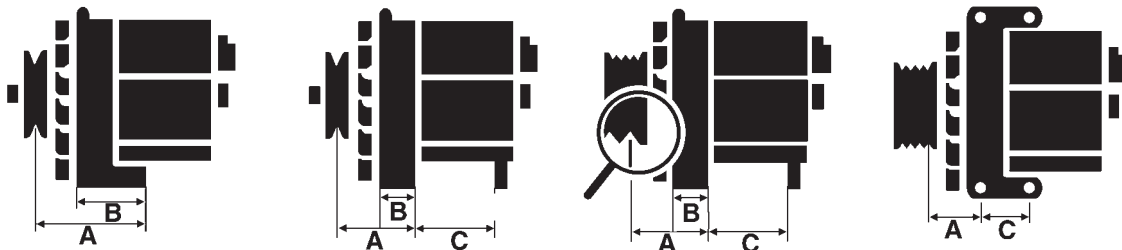

Alternators

A: Pulley distance, B: Width of holder arm, C: Mounting bracket distance