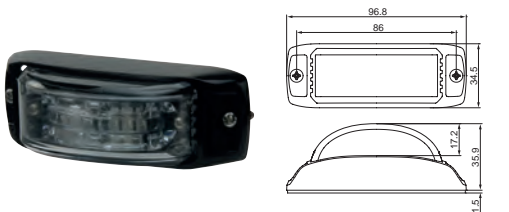

Voltage: 12-24
Amp: 1.14/0.57
Watt: 13

Length: 96.8 mm
Cable length: 200 mm
Height: 34.5 mm
Width: 35.9 mm

Bulb type: 6 LED
Colour: Blue
Material: Aluminium
Flash patterns: 16
Tightness norm: IP 67
Approval: SAE/ECE
E-approval: Yes

172141 LED Flash, blue Std pkg 1

Multi-module synchronization.