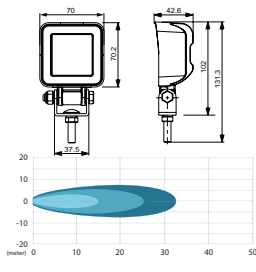

172127 LED Work Lamp

Std pkg 1

Voltage: 12-36
Watt: 8.4
Candela: 1200
Lumen: 720

Dim.: 131.3x70x42.6 mm
Cable length: 300 mm

Type: 3 LED
Colour: Black
Material/ bracket: Stainless steel
Material/dome: Polycarbonate
Material/house: Shock thermo plastic
Reflector system: Flood
Shape: Square
2 poles: w/
Tightness norm: IP 67
Approval: CE/EMC