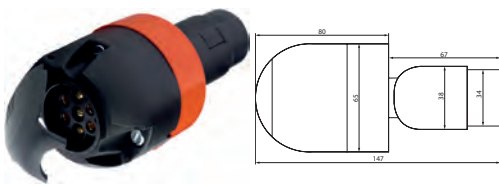

ADAPTERS 12 V

7-7 PIN

172213 LED Trailer Adapter Std pkg 1

Voltage: 12

Plug type: 12N, 12N
Plug 1: 7
Plug 2: 7
ISO norm: 11452-5
ISO norm 2: 11452-2
ISO norm 3: 7637

RELAYS

WORK RELAYS

MINI - 24 V

160807 [WEHRLE] Mini Relay Std pkg 1