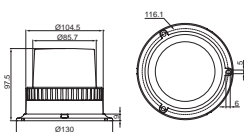

Voltage: 10-100
Amp: 0.3
Watt: 5.5

OD: 122 mm
Height: 103 mm
Temp.: -20 - +55 °C

Bulb type: 9 LED
Lens type: PMMA
Colour: Orange
Mount.: Standard ISO B2 (and B1) - Base
Flash patterns: 1
Tightness norm: IP 54
Approval: CE/EMC
E-approval: No

172145 LED Beacon Std pkg 1

Voltage: 11-110
Amp: 0.4
Watt: 3

OD: 130 mm
Cable length: 400 mm
Height: 97.5 mm

Bulb type: 3 LED
Lens type: Polycarbonate
Colour: Orange
Mount.: Plan
Flash patterns: 5
Hi impact: Yes
Coiled cable incl.: No
Approval: SAE/ECE
E-approval: No
Alternativ no. 171674

172183 LED Beacon Std pkg 1

Turn on and off on yellow wire to change the flashing pattern.