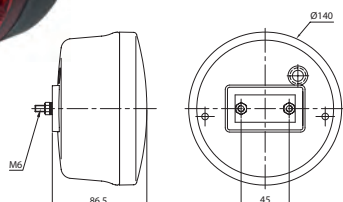

Bulb incl.: No
Watt: 21

Dim.: 140x86.5 mm
Dist. mount. holes:
45 mm

Socket type: BA15S
Connection: Terminal
Colour: Black
Colour/glass: Red
Material: Shockproof plastic
Shape: Round
Fixing screw: 2
Rear/fog lamp: w/
E-approval: Yes