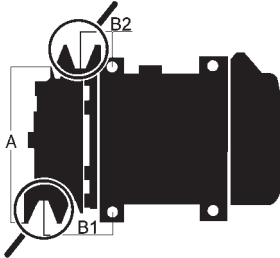

A/C Compressors

Edition 2018