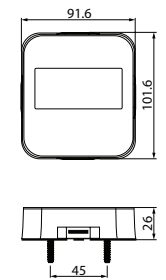

Voltage: 12

Dim.:
101.6x91.6x26 mm
Cable length: 500 mm
Dist. mount. holes:
45 mm

Type: LED Multifunction Lamp
Connection: Cable
Shape: Square
Mount.: 4 holes
Reflector: w/
Flasher light: w/
Tail light: w/
Stop light: w/
LEDs: w/
RH/LH: RH/LH
Tightness norm: IP 67
E-approval: Yes

172218 LED Multifunction Lamp Std pkg 1

With built-in resistor.