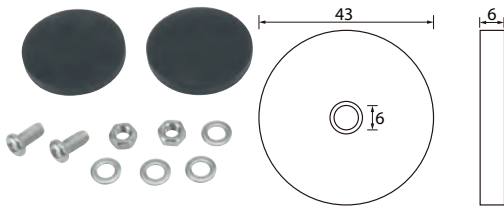

EL. SPECIFICATIONS

DIMENSIONS

ADDITIONAL SPECIFICATIONS

161724 Magnet

Std pkg 1

161725 Aerial

Std pkg 1

Servicing: HC-CARGO 11048, 161054, 161720, 161726, 161728