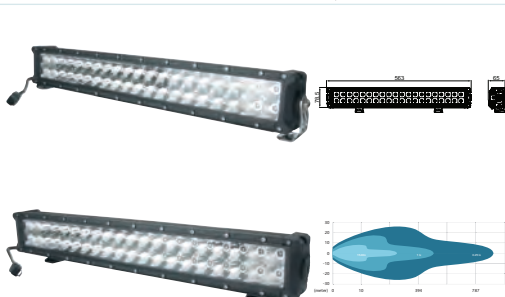

Voltage: 10-30
Watt: 120
Kelvin: 6000
Lumen: 10800

Dim.: 563x78x65 mm
Cable length: 500 mm

Type: 40 LED
Colour: Black
Material/ bracket: Aluminium
Material/dome: Polycarbonate
Material/house: Cast aluminum
Reflector system: Combo
Shape: Straight
Mount. bracket: Sidemounted/Plan installation
Male/female: Male/female
Tightness norm: IP 67
Approval: CE/ECE

170099 LED Work light bar

Std pkg 1

ATP Connector: HC-CARGO 193367, 193368. Mounting Bracket Kit: HC-CARGO 172201, 172202.