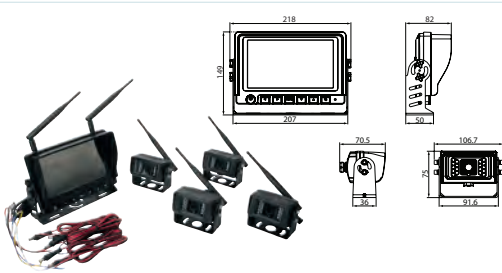

Voltage: 8-32
Frequency:
2.4 GHz

Display size: 7"
Max wide transmission
range: 30 m
Resolution:
800x480 pixels
Wide angle: 120°

Monitor: TFT-LCD
Type: Camera kit
Camera type: Colour - Wireless
No./cameras: 4
Remote control: w/o
Audio: Yes
Infrared: w/
Split screen: Yes
Tightness norm: IP 69K (Camera)
Language: English

161728 Rear Observation Kit Std pkg 1

16GB SD karte. Enthält: 1x9" Monitor: HC-CARGO 161729, 4x Kamera: HC-CARGO 161721. Zubehör: HC-CARGO 161733, 161730, 161036, 161725, 161044, 161732, 161731.