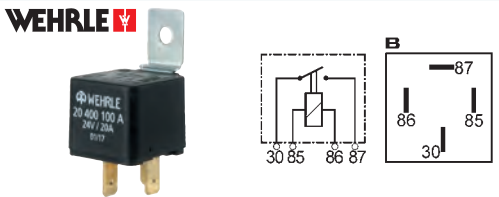

Voltage: 24
Amp: 20

Terminals: 4
Bracket: w/
Alternativ no. 160082

CHANGE OVER - 24 V

160808 [WEHRLE] Relay Std pkg 1