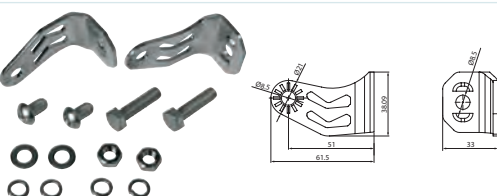

172202 Mounting Bracket Kit Std pkg 1 Servicing: HC-CARGO 170098, 170099, 170100, 170101, 170102, 170103, 170104, 170105, 170106, 172107

Sidemounted.