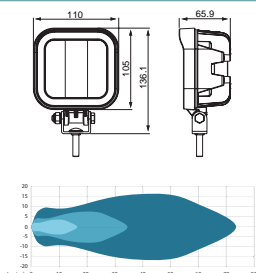

172129 LED Work Lamp

Std pkg 1

Voltage: 12-36
Watt: 40
Candela: 8000
Lumen: 4800

Dim.: 136.1x110x65.9 mm
Cable length: 350 mm

Type: 6 LED
Colour: Black
Material/ bracket: Stainless steel
Material/dome: Polycarbonate
Material/house: Aluminium
Reflector system: Flood
Shape: Square
Switch: w/o
Mount. bracket: U-bracket w/ 1 bolt
2 poles: w/
Tightness norm: IP 69K
Approval: CE/EMC
Alternativ no. 171752, 172010