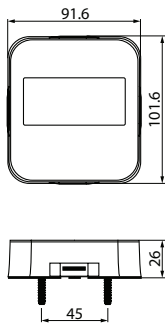

172218 LED Multifunction Lamp Std pkg 1

With built-in resistor.