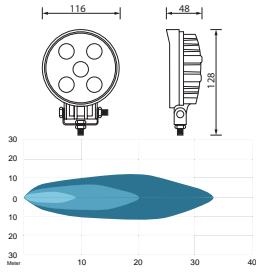

Voltage: 10-30
Watt: 15
Kelvin: 6000
Lumen: 1100

Dim.: 128x116x48 mm
Cable length: 265 mm

Type: 5 LED
Colour: Black
Material/ bracket: Stainless steel
Material/dome: Polycarbonate
Material/house: Cast aluminum
Reflector system: Flood
Shape: Round
Switch: w/o
Tightness norm: IP 67
Approval: CE/EMC
Alternativ no. 171950

172126 LED Work Lamp

Std pkg 1