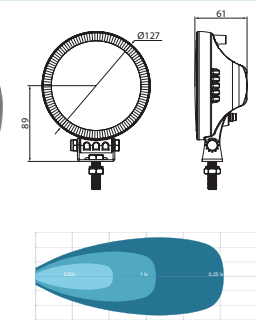

Voltage: 10-30
Watt: 20
Lumen: 1800

Dim.: 127x89x61 mm

Type: LED Driving lamp
Material: Stainless steel
Material/dome: Polycarbonate
Shape: Round
Tightness norm: IP 67/IP 69K
Ref. no.: 12.5
Approval: ECE R112
E-approval: Yes

TAIL LIGHTS

REAR FOG LAMPS CONVENTIONAL

172117 Rear Fog Lamp Std pkg 1