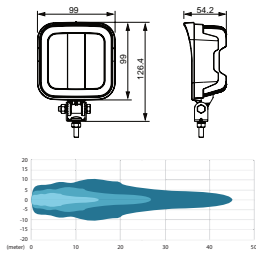

Voltage: 12-36
Watt: 19.3
Candela: 2000
Lumen: 2160

Dim.: 126.4x99x54.2 mm
Cable length: 300 mm

Type: 9 LED
Colour: Black
Material/dome: Polycarbonate
Material/house: Aluminium
Reflector system: Flood
Shape: Square
Switch: w/o
Mount. bracket: U-bracket w/ 1 bolt
2 poles: w/
Tightness norm: IP 69K
Approval: CE/EMC
Alternativ no. 171751