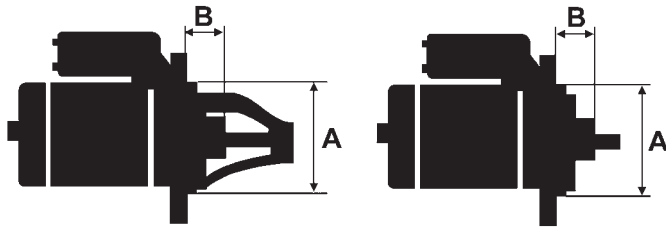

Starters

A: Mounting flange, B: Drive distance