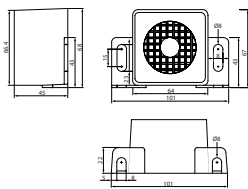

Voltage: 12/24
Milliamp: 0.50
Decibel: 88

Overvoltage: Yes
Waterproof: Yes

161126 Reversing Alarm

Std pkg 1

Soft tone alarm ideal for built up areas where noise pollution may be an issue.