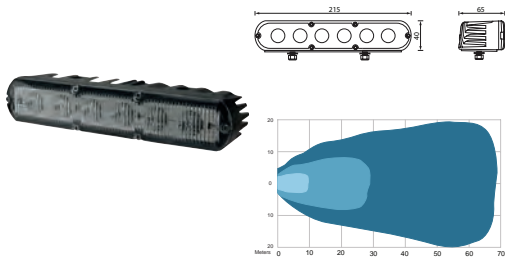

172136 LED Work Lamp

Std pkg 1

Voltage: 10-60
Watt: 30
Kelvin: 6000
Lumen: 2400

Dim.: 215x40x65 mm
Cable length: 460 mm

Type: 6 LED
Colour: Black
Material/ bracket: Stainless steel
Material/dome: Polycarbonate
Material/house: Aluminium
Reflector system: Flood
Shape: Oblong
2 poles: w/
Tightness norm: IP 69K
Approval: CE/EMC