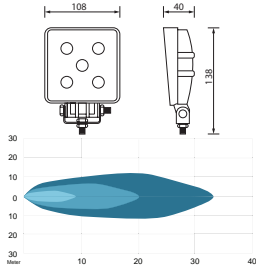

WORK LAMPS LED

172119 LED Work Lamp

Std pkg 1

Voltage: 10-30
Watt: 15
Kelvin: 6000
Lumen: 1100

Dim.: 138x108x40 mm
Cable length: 265 mm

Type: 5 LED
Colour: Black
Material/ bracket: Stainless steel
Material/dome: Polycarbonate
Material/house: Cast aluminum
Reflector system: Flood
Shape: Square
Switch: w/o
Tightness norm: IP 67
Approval: CE/EMC
Alternativ no. 171948

172120 LED Work Lamp

Std pkg 1