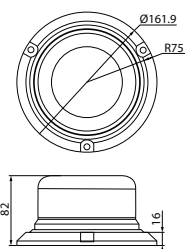

WARNING LIGHTS

ROTATING BEACONS LED

172114 [AJBA] LED Beacon Std pkg 1

Dome: HC-CARGO 171590.

Voltage: 10-100
Amp: 0.3
Watt: 5.5

OD: 122 mm
Height: 103 mm
Temp.: -20 - +55 °C

Bulb type: 9 LED
Lens type: PMMA
Colour: Orange
Mount.: Standard ISO B2 (and B1) - Base
Flash patterns: 1
Tightness norm: IP 54
Approval: CE/EMC
E-approval: No

172145 LED Beacon Std pkg 1

Voltage: 11-110
Amp: 0.4
Watt: 3

OD: 130 mm
Cable length: 400 mm
Height: 97.5 mm

Bulb type: 3 LED
Lens type: Polycarbonate
Colour: Orange
Mount.: Plan
Flash patterns: 5
Hi impact: Yes
Coiled cable incl.: No
Approval: SAE/ECE
E-approval: No
Alternativ no. 171674

172183 LED Beacon Std pkg 1

Turn on and off on yellow wire to change the flashing pattern.

Voltage: 12-36
Watt: 70

OD: 161.9 mm
Cable length: 340 mm
Height: 82 mm
Temp.: -30 - +50 °C

Bulb type: 12 LED
Lens type: Polycarbonate
Colour: Orange
Material: Aluminium
Mount.: Plan
Flash patterns: 5
Hi impact: Yes
Waterproof: Yes
Tightness norm: IP 69K
Approval: EMC-R10/ECE-R65
E-approval: Yes

172184 LED Beacon Std pkg 1

Turn on and off within 5 seconds to change the flashing pattern.

Voltage: 12-36
Watt: 70

OD: 121.7 mm
Height: 130.6 mm
Temp.: -30 - +50 °C

Bulb type: 12 LED
Lens type: Polycarbonate
Colour: Orange
Material: Aluminium
Mount.: Standard ISO A - Rod
Flash patterns: 2
Hi impact: Yes
Waterproof: Yes
Tightness norm: IP 69K
Approval: EMC-R10/ECE-R65
E-approval: Yes

172209 LED Beacon Std pkg 1

Voltage: 10-30
Amp: 0.9
Watt: 24

OD: 140 mm
Height: 93 mm
Temp.: -30 - +60 °C

Bulb type: 8 LED
Lens type: Polycarbonate
Colour: Orange
Mount.: Standard ISO A - Rod
Base: Flexible
Flash patterns: 3
Tightness norm: IP 65
Approval: CE/EMC/ECE-R65
E-approval: Yes

172210 LED Beacon Std pkg 1

Voltage: 10-30
Amp: 0.9
Watt: 24

OD: 140 mm
Cable length: 200 mm
Height: 93 mm
Temp.: -30 - +60 °C