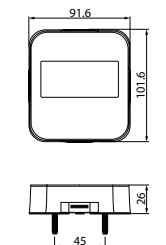

Voltage: 12

Dim.:
101.6x91.6x26 mm
Cable length: 500 mm
Dist. mount. holes:
45 mm

Type: LED Multifunction Lamp
Connection: Cable
Shape: Square
Mount.: 4 holes
Reflector: w/
Flasher light: w/
Tail light: w/
Stop light: w/
LEDs: w/
RH/LH: RH/LH
Tightness norm: IP 67
E-approval: Yes