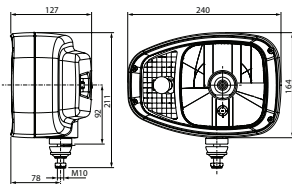

FORWARD LIGHTING TRACTOR HEAD LAMPS

172193 Head Lamp Std pkg 1

DT Connector: HC-CARGO 193355.