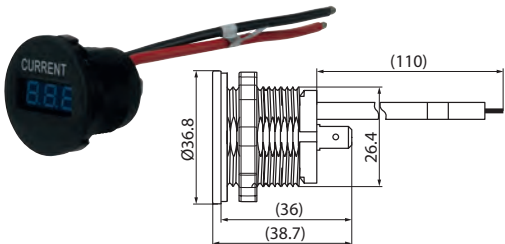

DASHBOARD GAUGES

AMMETER

161716 Ammeter Std pkg 1 Servicing: HC-CARGO 181679, 181680, 181681

Mounting hole: 29 mm. 6.3 mm terminals.