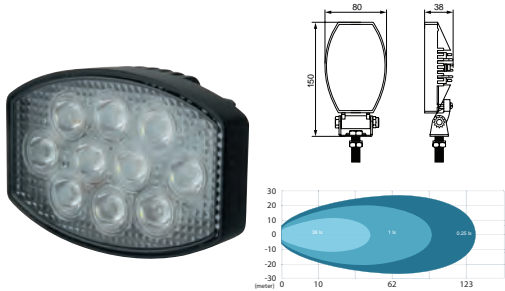

172143 LED Work Lamp

Std pkg 1

Voltage: 10-30
Watt: 15
Kelvin: 6000
Lumen: 1426

Dim.: 150x80x38 mm

Type: 10 LED
Colour: Black
Material/ bracket: Stainless steel
Material/dome: Polycarbonate
Material/house: Cast aluminum
Reflector system: Flood
Shape: Rectangular
Tightness norm: IP 67
Approval: CE/EMC